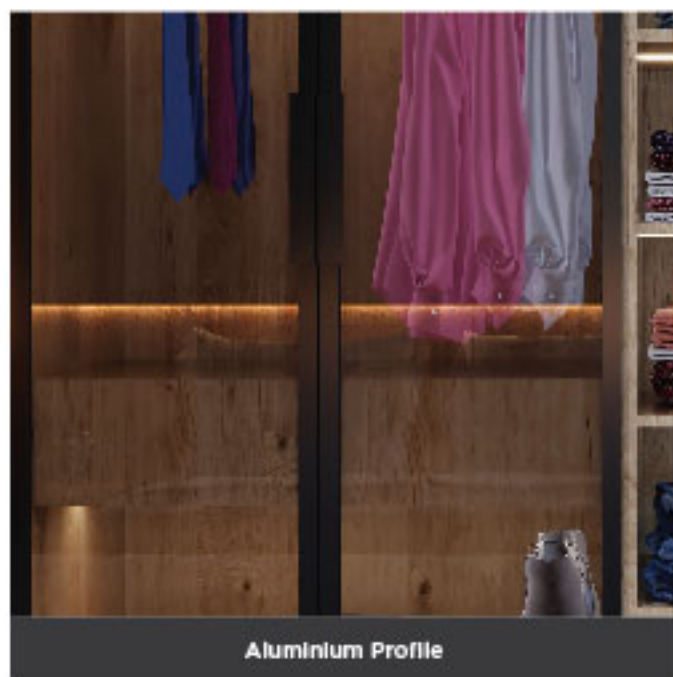

WARDROBE TYPE

Hinge

Material

Carcass - HDF or BWR
Ply

Shutter - HDF

Finish

Glass with
Aluminium Profile

Aluminium Profile