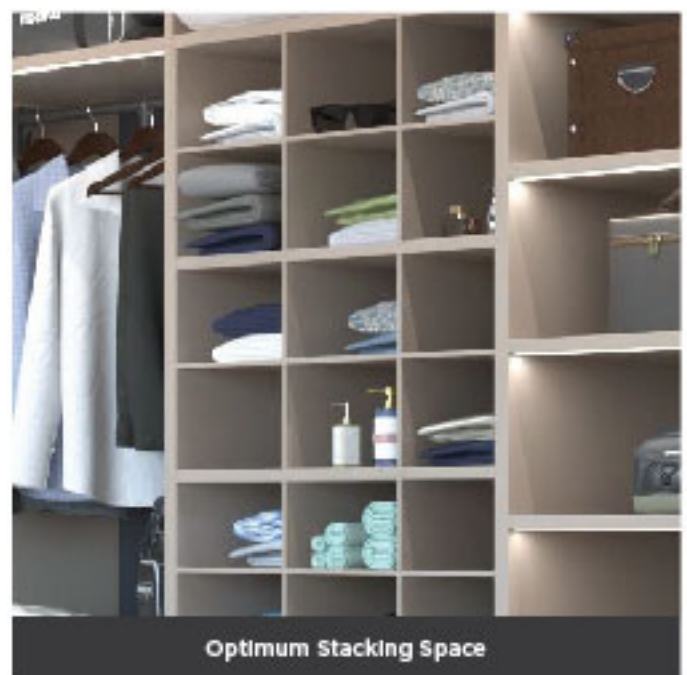

Optimum Stacking Space