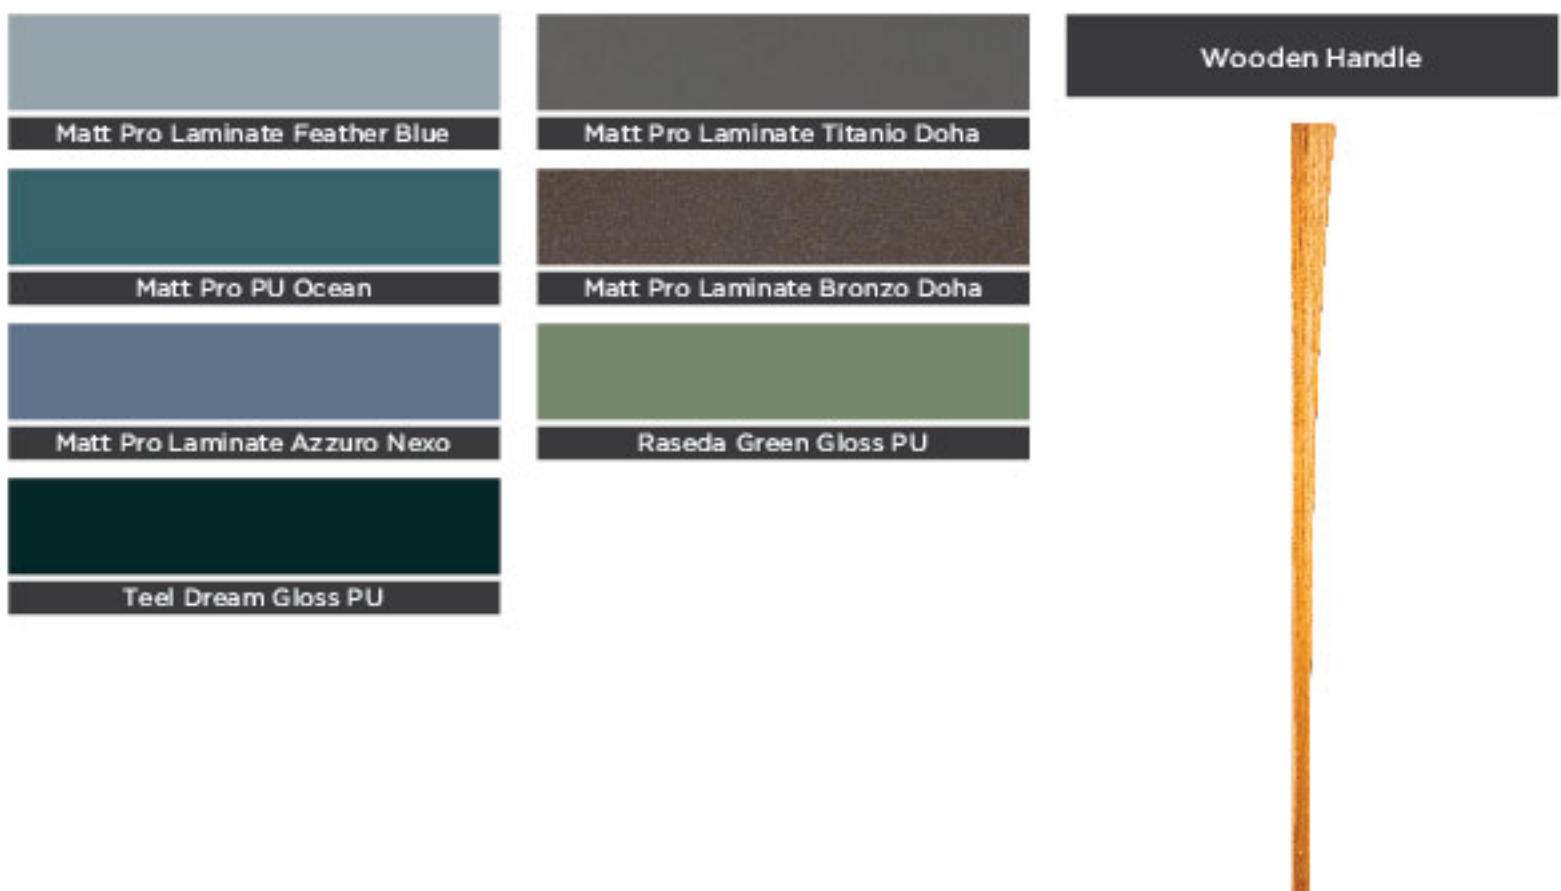

Hinge

Material

Carcass - HDF or BWR
Ply
Shutter - HDF

Finish

Matt Pro PU

Material Palette

Material Palette - Options

OF TASTES AND TRAVELS