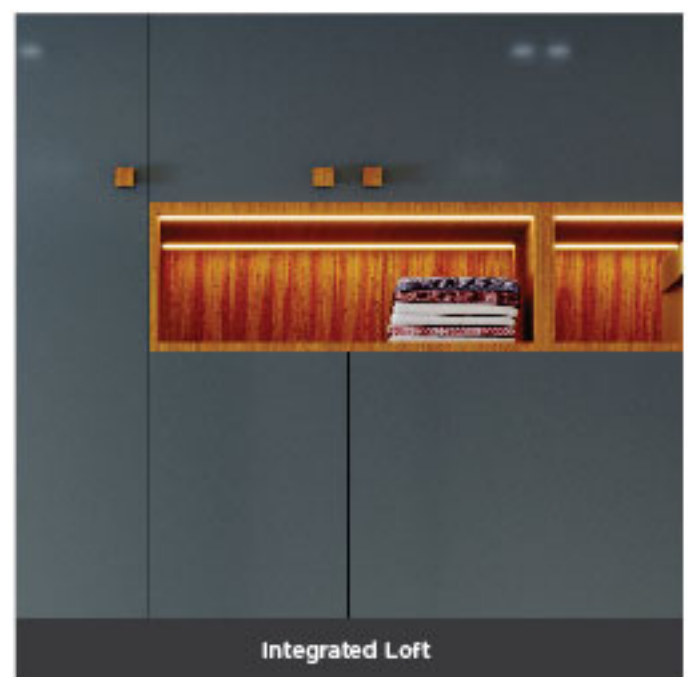

Hinge

Material

Carcass - HDF or BWR
Ply
Shutter - HDF

Finish

Matt Pro PU

Material Palette

Material Palette - Options

OF TASTES AND TRAVELS