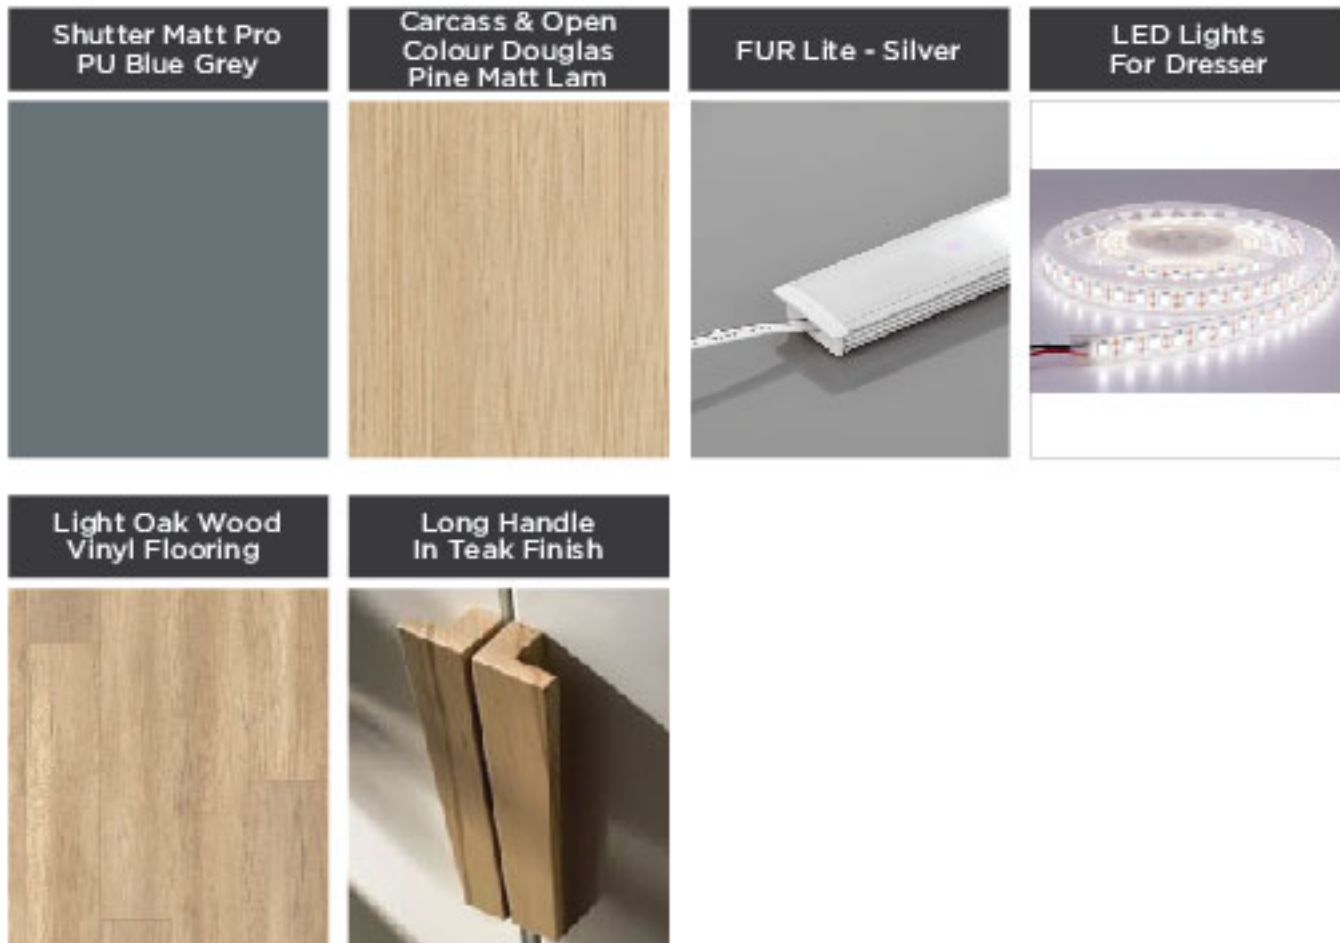

Hinge

Material

Carcass - HDF or BWR
Ply
Shutter - HDF

Finish

Matt Pro PU

Material Palette

Material Palette - Options

OF TASTES AND TRAVELS

WARDROBE TYPE

Hinge

Material

Carcass - HDF or BWR
Ply

Shutter - HDF

Finish

Glass with
Aluminium Profile

Aluminium Profile