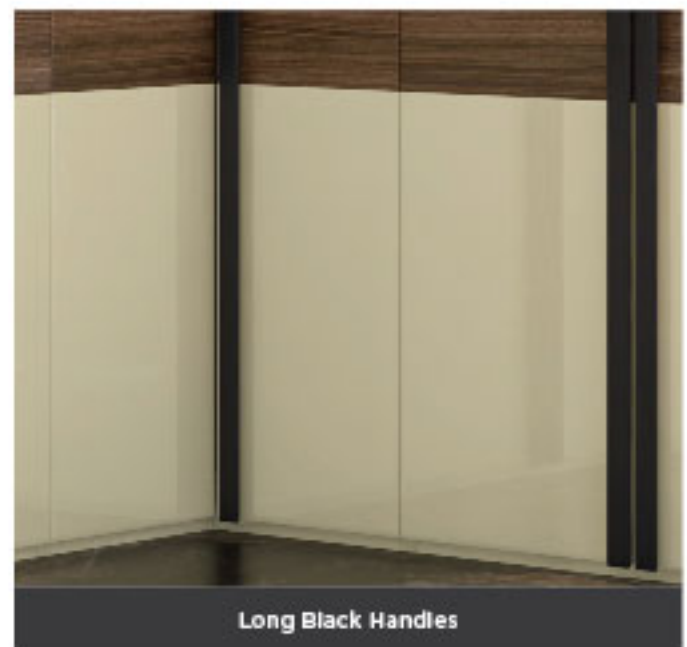

Finish

Gloss Laminate
and
Matt Laminate

Long Black Handles