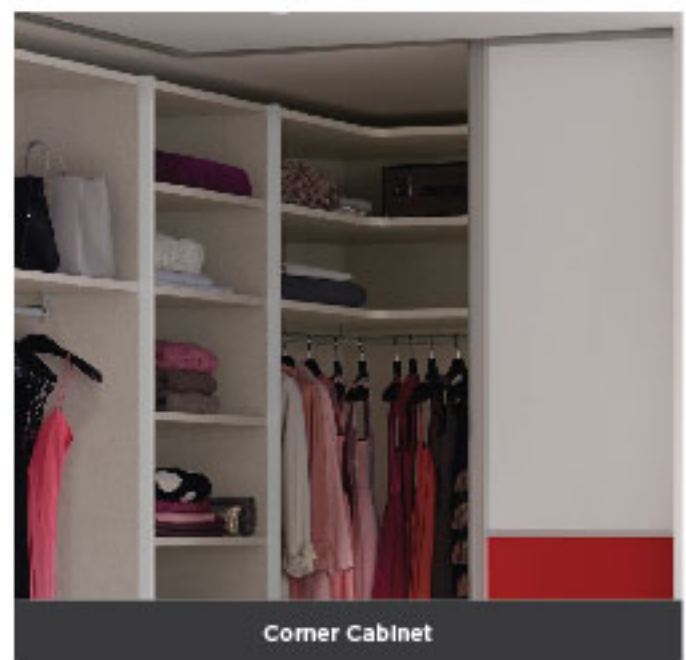

Finish

Matt Laminate

Corner Cabinet