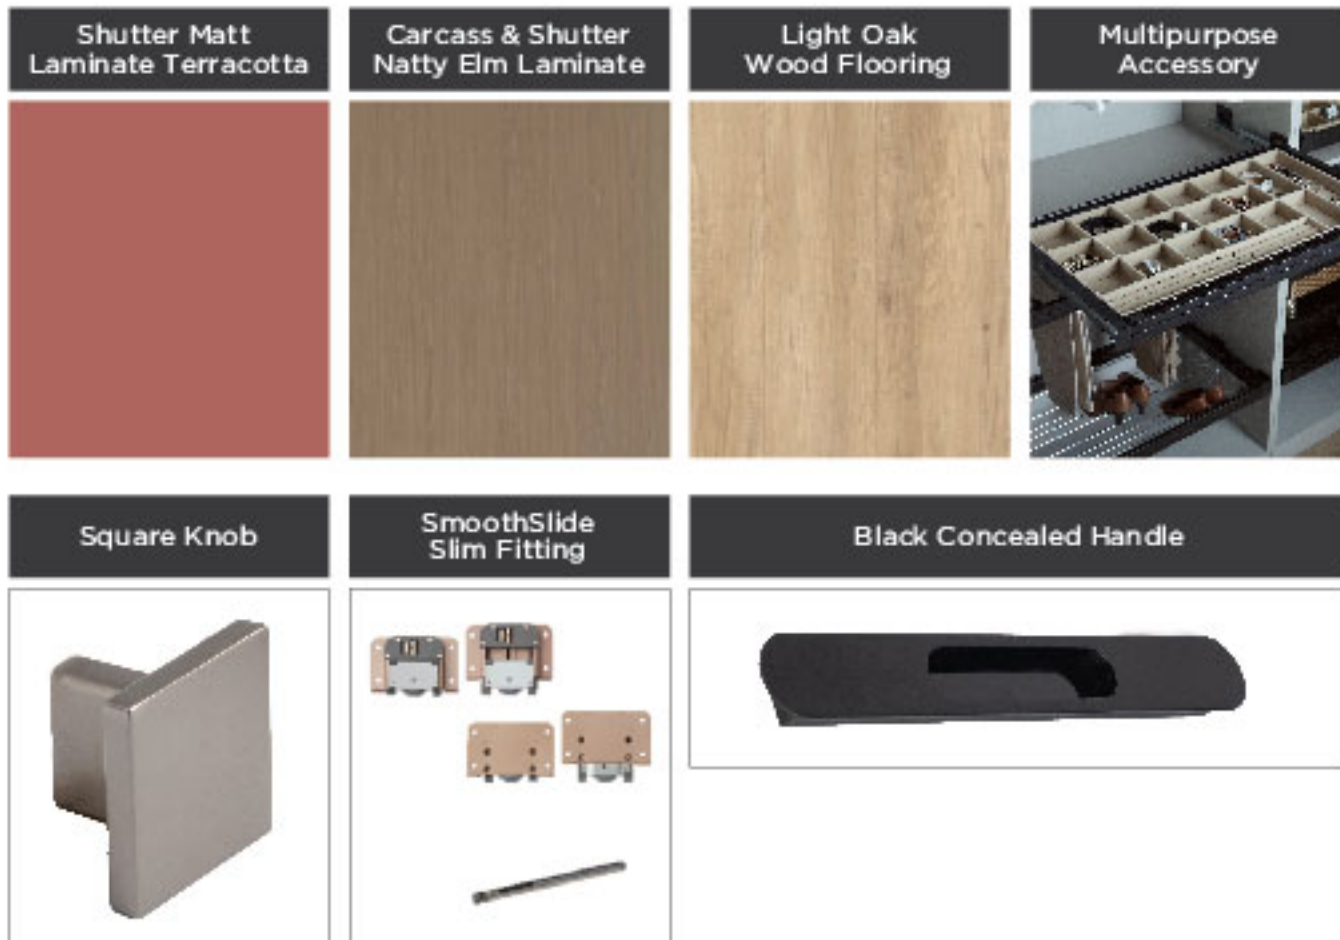

Sleek Sliding

Material

Carcass - HDF or
BWR Ply

Shutter - HDF

Finish

Matt Laminate

Integrated TV Unit

Material Palette