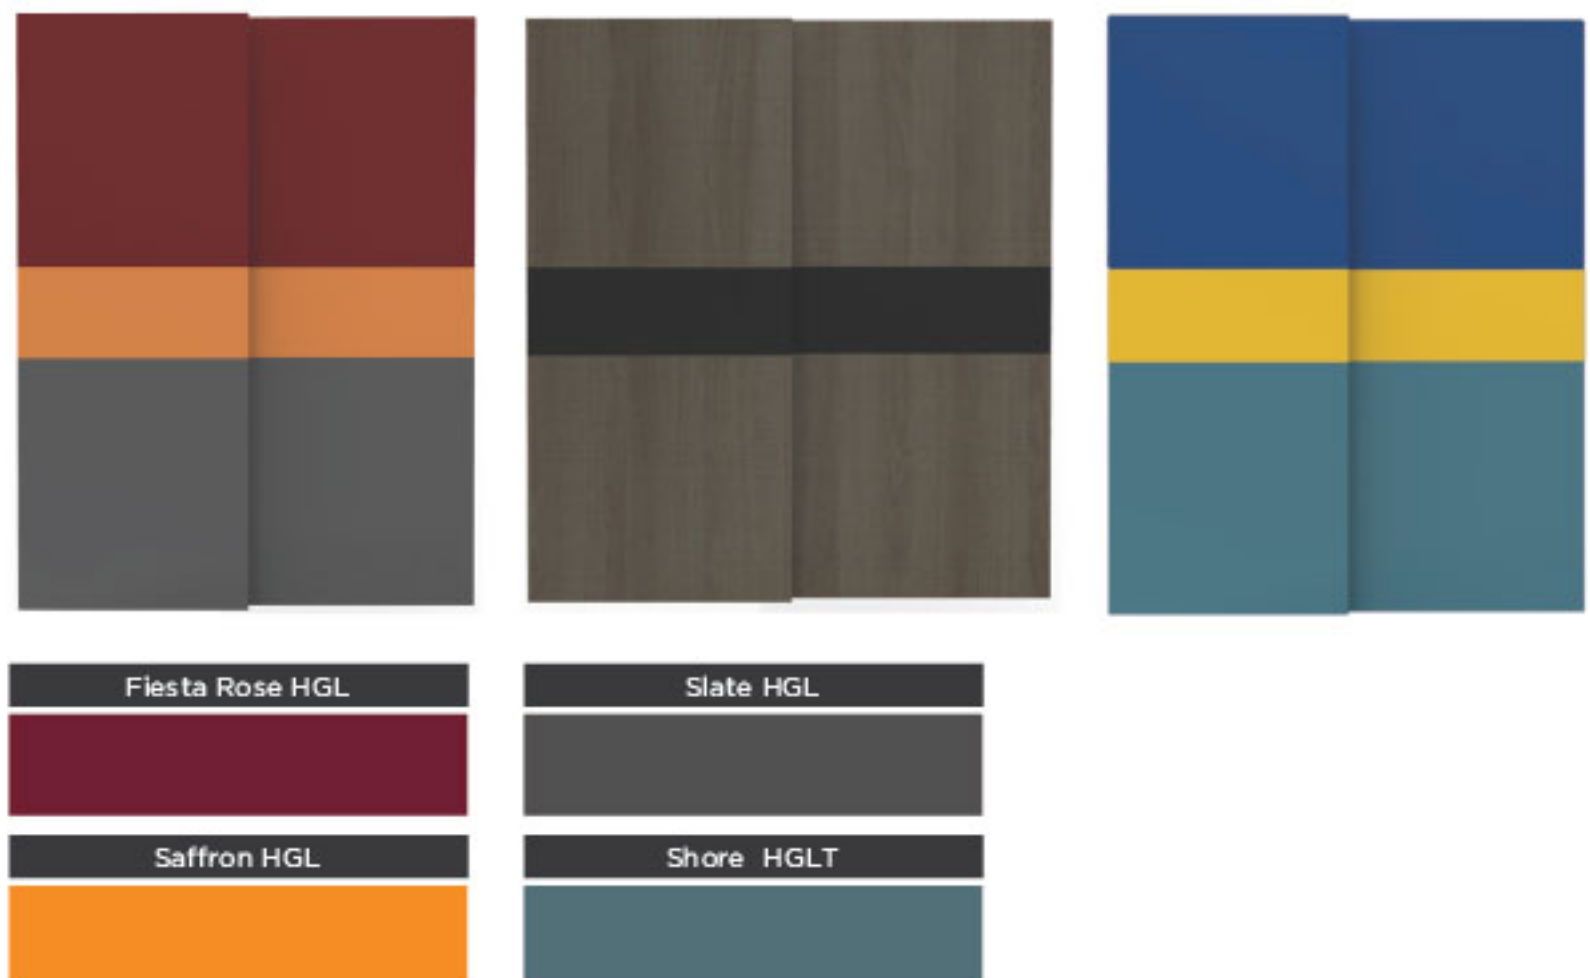

Material Palette - Options