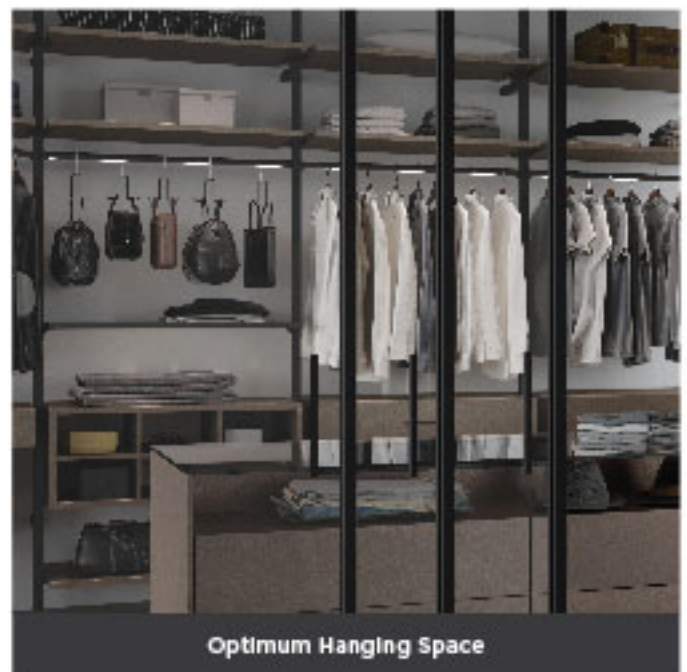

Material

Carcass - 25 mm Thick Engineered Wood

Optimum Stacking Space

WARDROBE TYPE

Walk-in

Material

Carcass - 25 mm Thick Engineered Wood

Optimum Hanging Space