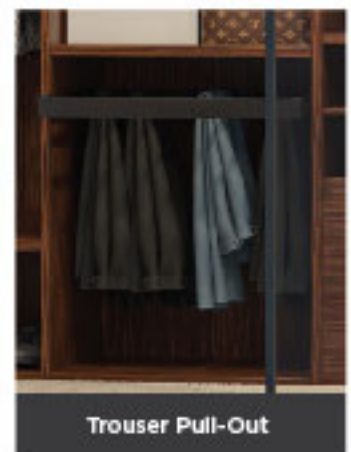

WARDROBE TYPE

Walk-in

Material

Carcass - 25 mm Thick Engineered Wood

Loaded With Accessories

Trouser Pull-Out

WARDROBE TYPE

Walk-in