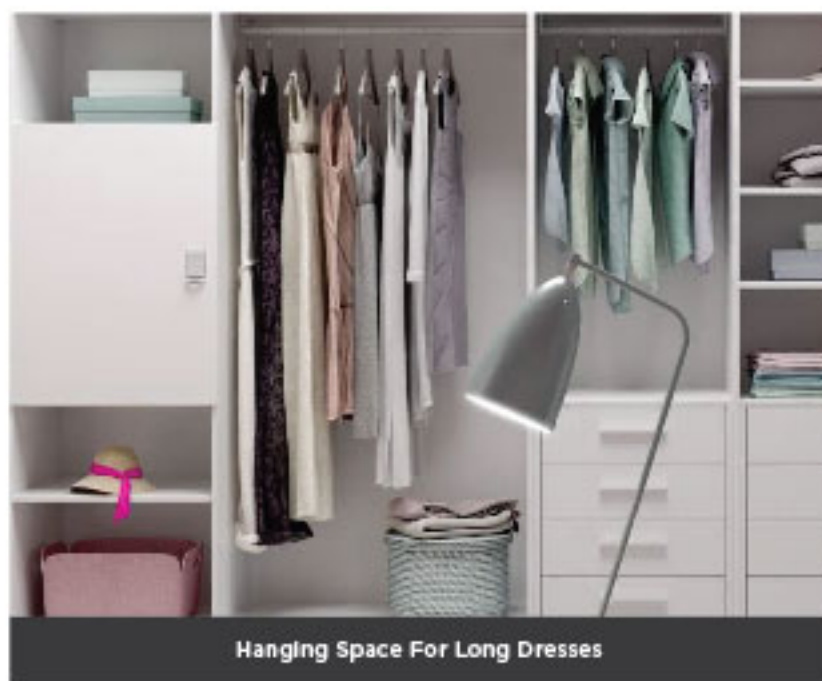

Walk into a world styled with
luxury and perfection

MAKE AN ENTRY

WARDROBE TYPE

Walk-in

Material

Carcass - 25 mm Thick Engineered Wood

Hanging Space For Long Dresses

START A CONVERSATION