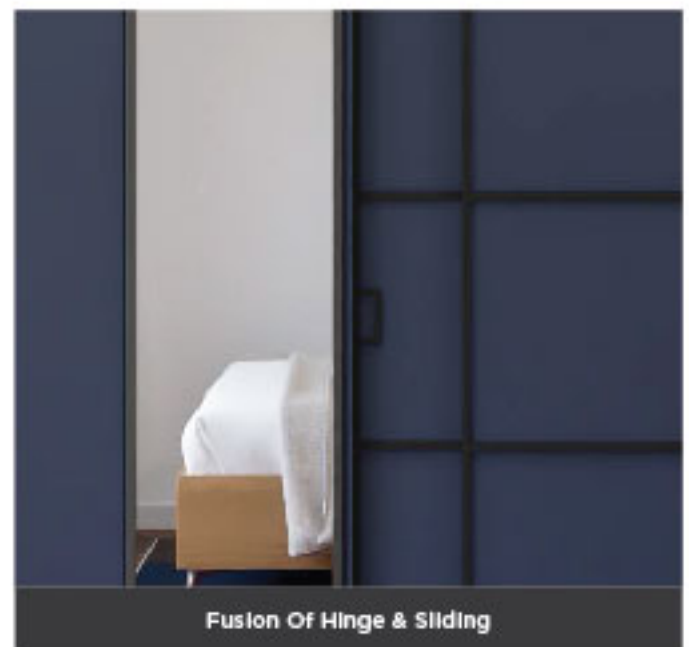

Hinge + Sleek Sliding

Material

Carcass - HDF or
BWR Ply

Shutter - HDF

Finish

Matt Pro
and Mirror

Fusion Of Hinge & Sliding

LIFE IN THE FAST LANE