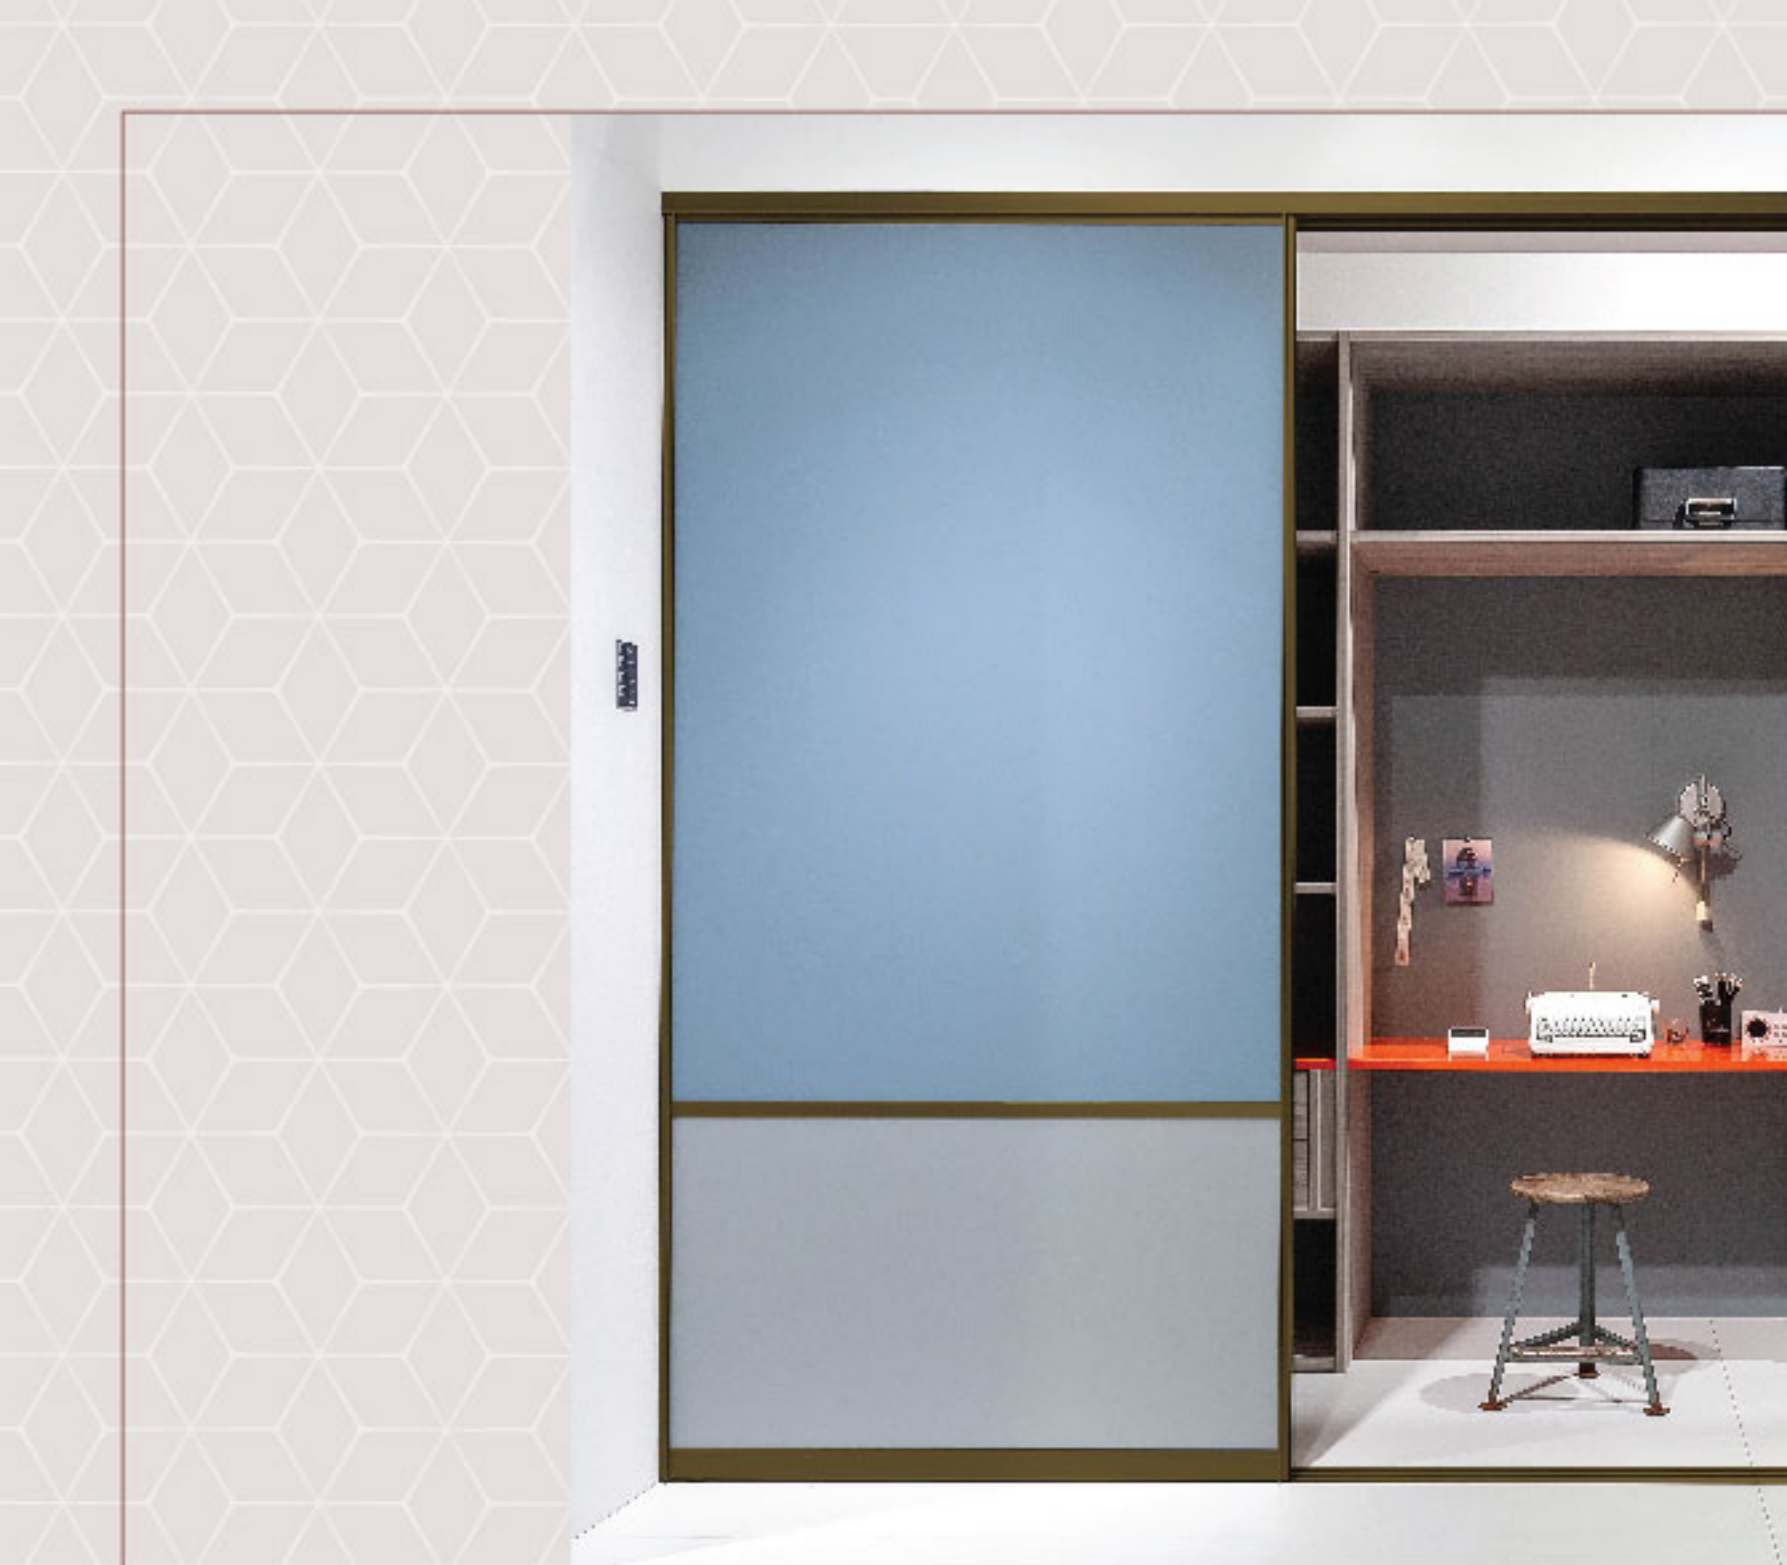

Carcass - HDF or
BWR Ply

Shutter - S150 Profile
and HDF

Finish

High Gloss
Laminate

Open Modules For Easy Access

WARDROBE TYPE

Legno Sliding

Material