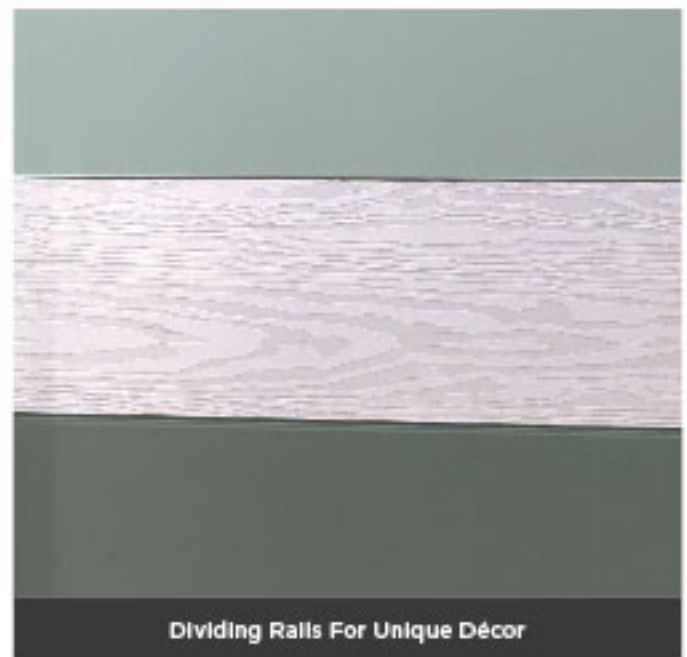

Finish

Glass PU
and
Matt Laminate

Dividing Rails For Unique Décor