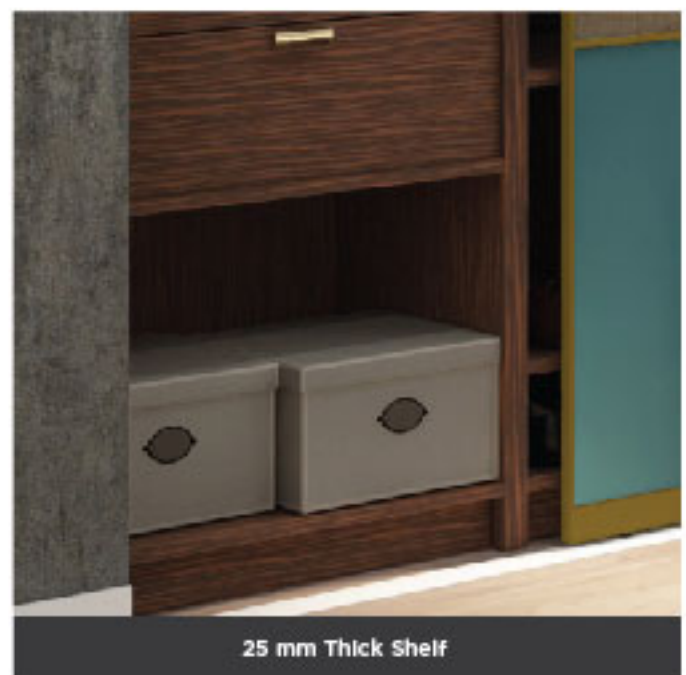

Carcass - 25 mm Thick
Engineered
Wood

Shutter - S720 Profile

Finish

Glorious Glass
and
Matt Laminate

25 mm Thick Shelf

WARDROBE TYPE

Legno Sliding

Material