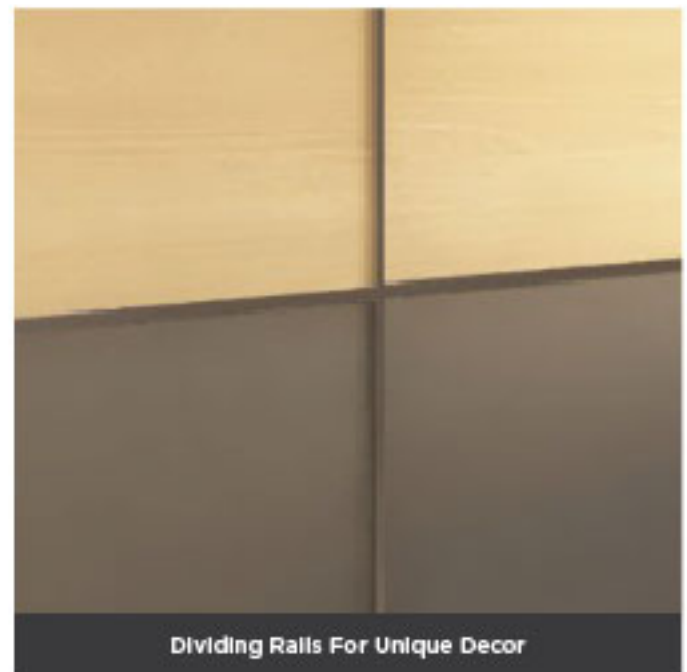

Finish

Matt PU and
Matt Laminate

Dividing Rails For Unique Decor